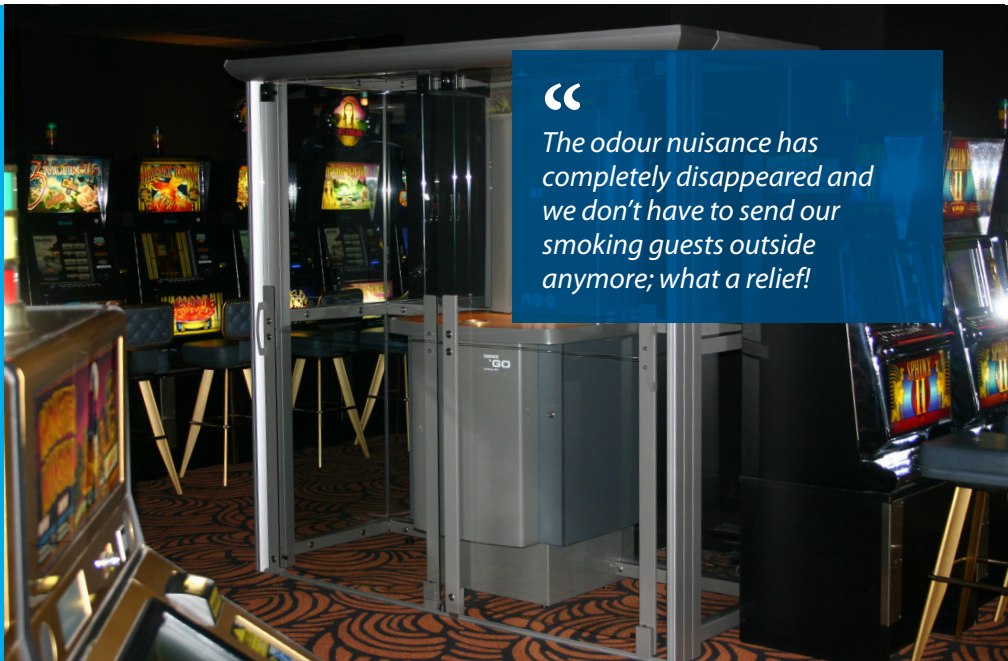

outside anymore; what a relief! Moreover, economically it's an excellent solution. Even the design of the smoking cabins fits perfectly in our interior; the glass walls ensure that the cabins blend in almost invisibly into the whole. If I'd have to give a mark of satisfaction, I'd say: 85/100 on the satisfaction scale."

SMOKING CABIN

Euromate's freestanding, modular smoking cabin can be installed everywhere. In a public area, near a coffee corner, inside your office or in a corridor. Thanks to its unique filtration system the cabin not only removes tobacco smoke, it also improves the overall indoor air quality, as the clean air is recirculated.

Features of the Smoking Cabin:

- Guests no longer need to go outside to smoke; this makes guests spend more time in the casino and they don't need to interrupt their games of chance.
- Odour nuisance has completely disappeared; the smoking cabin doesn't just extract the tobacco smoke very effectively, but also the unpleasant tobacco odour.
- Stylish design; the smoking cabin is no eyesore; the design blends into the environment.

“

The odour nuisance has completely disappeared and we don't have to send our smoking guests outside anymore; what a relief!

Quote: Mr. S. Leclercq, Deputy Director Casino de Namur

THE SOLUTION

The closed smoking cabins of Euromate are easy to install and take up little floor space. In short: ideal for in a casino.