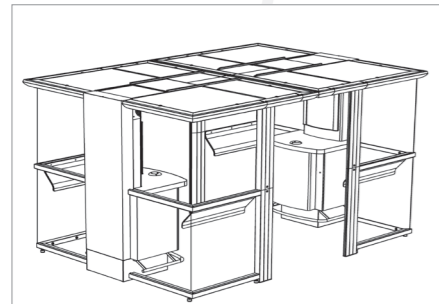

Models

The smoking cabin is available in four different models. Each model can be extended with options such as a lean-to support, footrest or poster display for (company) information or marketing purposes. Our range of innovative tobacco applications does not consist of smoking cabins only. We also offer air cleaners, smoking tables and ashtrays to set up a professional smoking room.

MEZZO
4-5 persons
2200 x 1215 x 2165 mm

ESPACE
6-7 persons
2200 x 1715 x 2165 mm

PLAZA
12-14 persons
3430 x 2200 x 2165 mm

DOUBLE PLAZA
24-28 persons
4524 x 3453 x 2165 mm

Your authorised Euromate distributor: