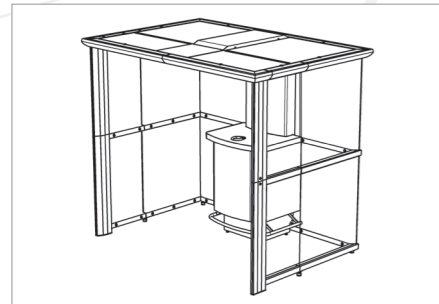

Models

The smoking cabin is available in four different models. Each model can be extended with options such as a lean-to support, footrest or poster display for (company) information or marketing purposes. Our range of innovative tobacco applications does not consist of smoking cabins only. We also offer air cleaners, smoking tables and ashtrays to set up a professional smoking room.

MEZZO
4-5 persons
2200 x 1215 x 2165 mm

ESPACE
6-7 persons
2200 x 1715 x 2165 mm

PLAZA
12-14 persons
3430 x 2200 x 2165 mm

DOUBLE PLAZA
24-28 persons
4524 x 3453 x 2165 mm

Your authorised Euromate distributor: