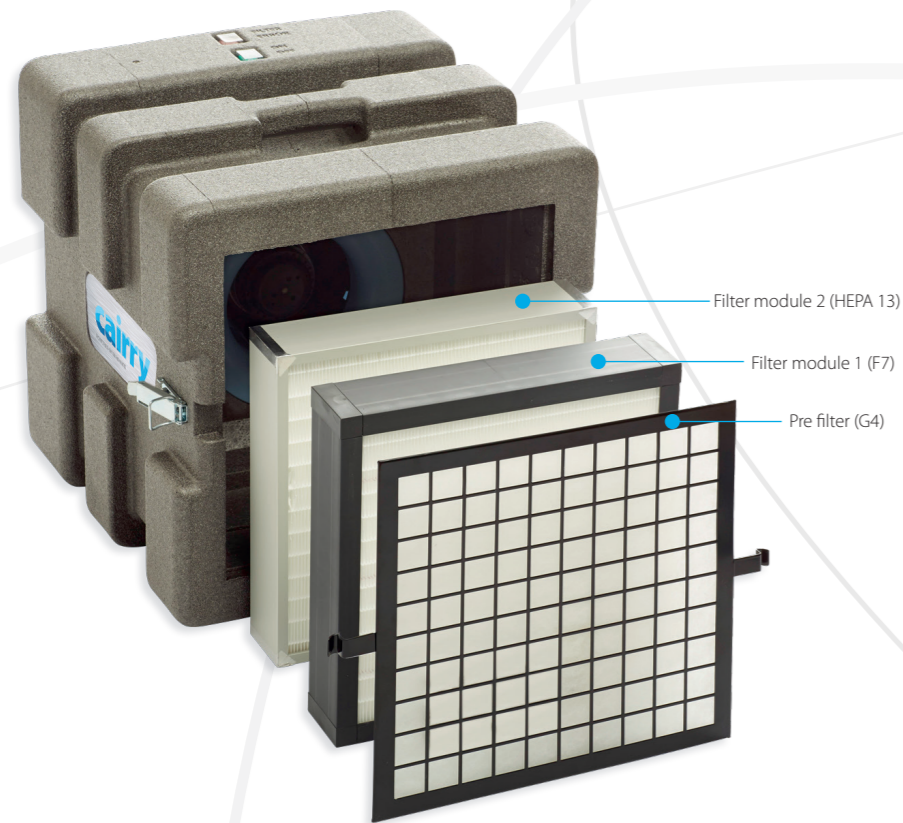

## Filter principle

The Cairry filter principle: the filters are easily replaceable and can only be fit in one way. So you always have a perfectly working air cleaner, quickly and easily.

Your authorised Euromate distributor:

### Cairry air cleaner

The Cairry is the perfect solution for dusty work in the entire building or house and therefore the perfect partner for every contractor. The Cairry must be placed in the room where the source of dust is located. The air cleaner passes the charged dust particle through the filters, harmful particles remain trapped in the filters and dust-free air is blown out.